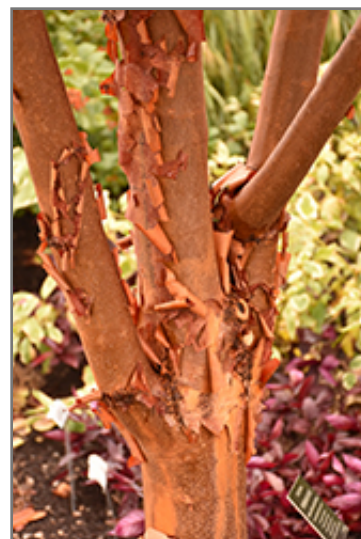

Paperbark Maple bark
Photo courtesy of NetPS Plant Finder