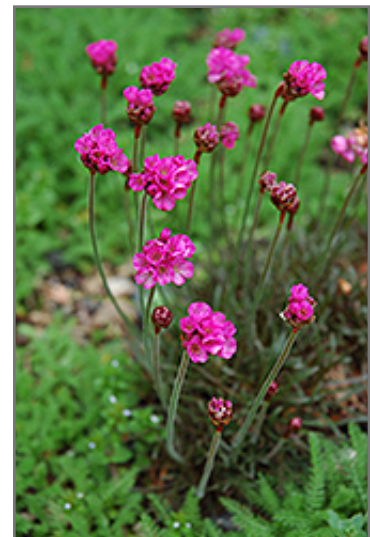

Dusseldorf Pride Sea Thrift flowers
Photo courtesy of NetPS Plant Finder