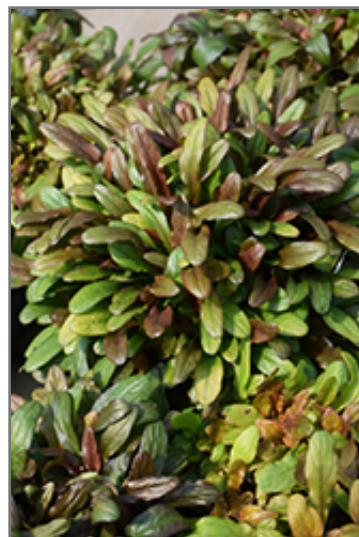

Feathered Friends Fancy Finch Bugleweed flowers
Photo courtesy of NetPS Plant Finder

Feathered Friends Fancy Finch Bugleweed foliage
Photo courtesy of NetPS Plant Finder