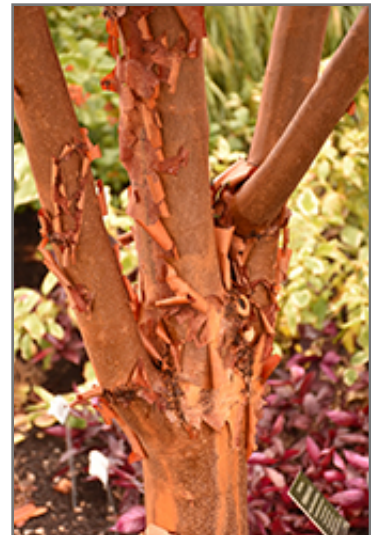

Paperbark Maple bark
Photo courtesy of NetPS Plant Finder