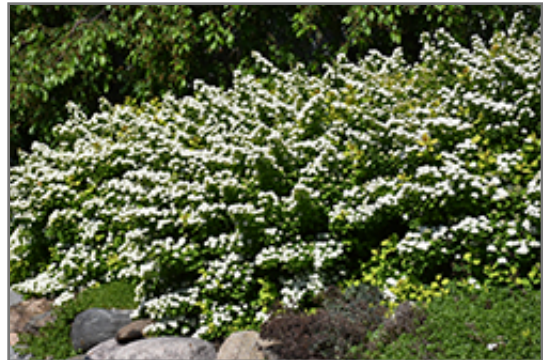

Glow Girl® Birch Leaf Spirea*
Spiraea betulifolia 'Tor Gold'

Height: 24 inches

Spread: 24 inches

Sunlight: ○

Hardiness Zone: 3

Other Names: Birchleaf Spirea

Description:

A striking garden shrub with bright yellow emerging foliage that it retains into the summer; white flowers appear in late spring; fall brings a blazing display of orange, gold and red; ideal for use along walkways and in rock gardens, very low maintenance

Ornamental Features

Glow Girl Birch Leaf Spirea features dainty clusters of white flowers at the ends of the branches from late spring to early summer. It has yellow deciduous foliage. The small oval leaves turn an outstanding red in the fall.

Landscape Attributes

Glow Girl Birch Leaf Spirea is a dense multi-stemmed deciduous shrub with a more or less rounded form. Its relatively fine texture sets it apart from other landscape plants with less refined foliage.

This is a relatively low maintenance shrub, and is best pruned in late winter once the threat of extreme cold has passed. It is a good choice for attracting butterflies to your yard, but is not particularly attractive to deer who tend to leave it alone in favor of tastier treats. It has no significant negative characteristics.

Glow Girl Birch Leaf Spirea is recommended for the following landscape applications;

*Glow Girl Birch Leaf Spirea in bloom
Photo courtesy of NetPS Plant Finder*