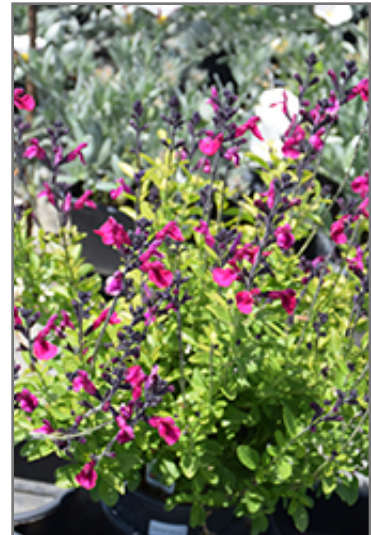

**Vibe® Ignition Fuchsia Sage\***  
*Salvia x jamensis 'Ignition Fuchsia'*

Plant Height: 18 inches

Flower Height: 24 inches

Spread: 18 inches

Spacing: 15 inches

Sunlight: ○ ●

Hardiness Zone: 6

Group/Class: Vibe Series

**Description:**

This petite selection presents vibrant fuchsia flowers from dark rose buds all summer long; notably heat and drought tolerant; resilient to most atmospheric effects including pollution and salt spray; excellent for borders, cutting gardens, or containers

**Ornamental Features**

Vibe Ignition Fuchsia Sage has masses of beautiful racemes of fragrant fuchsia flowers rising above the foliage from late spring to early fall, which emerge from distinctive rose flower buds, and which are most effective when planted in groupings. The flowers are excellent for cutting. Its narrow leaves remain green in color throughout the year.

**Landscape Attributes**

Vibe Ignition Fuchsia Sage is an herbaceous evergreen perennial with an upright spreading habit of growth. Its medium texture blends into the garden, but can always be balanced by a couple of finer or coarser plants for an effective composition.