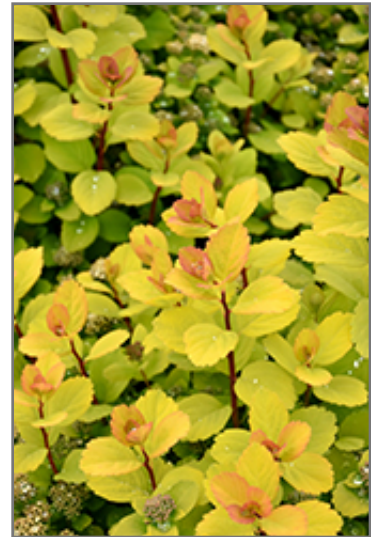

*Glow Girl Birch Leaf Spirea foliage
Photo courtesy of NetPS Plant Finder*