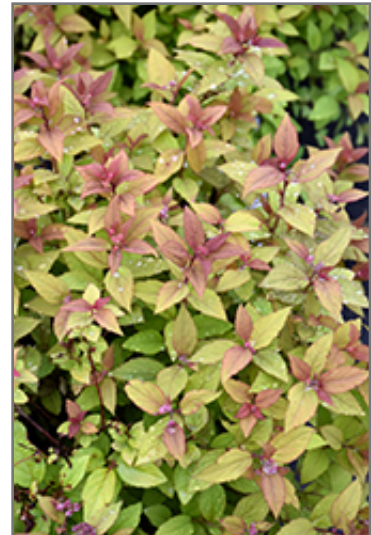

Firelight foliage
Photo courtesy of NetPS Plant Finder