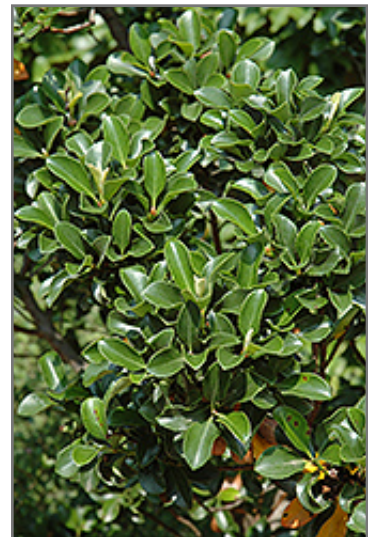

Dwarf Yeddo Hawthorn foliage
Photo courtesy of NetPS Plant Finder