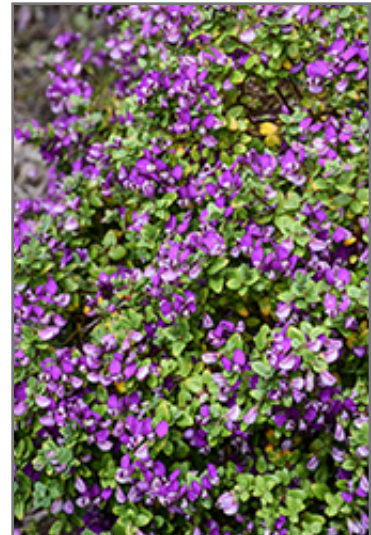

Petite Butterfly Sweet Pea Shrub*

Polygala fruticosa 'Petite Butterfly'

Height: 3 feet

Spread: 3 feet

Sunlight: ☐ ☒

Hardiness Zone: 8

Other Names: Shrubby Milkwort

Description:

A pretty upward growing shrub with evergreen boxwood-like foliage; vivid purple winged flowers with a whitish crest almost year round; cut flowers are long lasting in arrangements; coastal plant great for beachside plantings

Ornamental Features

Petite Butterfly Sweet Pea Shrub features dainty clusters of purple pea-like flowers with violet overtones at the ends of the branches from late winter to late fall. The flowers are excellent for cutting. It has attractive green evergreen foliage. The glossy oval leaves are highly ornamental and remain green throughout the winter.

Landscape Attributes

Petite Butterfly Sweet Pea Shrub is a multi-stemmed evergreen shrub with an upright spreading habit of growth. Its relatively fine texture sets it apart from other landscape plants with less refined foliage.

This is a relatively low maintenance shrub, and can be pruned at anytime. It has no significant negative characteristics.

Petite Butterfly Sweet Pea Shrub is recommended for the following landscape applications;

Petite Butterfly Sweet Pea Shrub flowers
Photo courtesy of NetPS Plant Finder